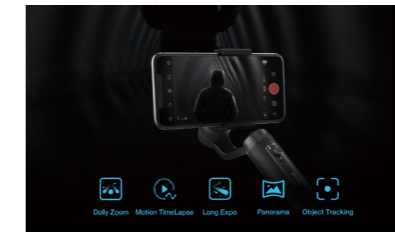

Clip up and Go

The clip-up design realizes easy transition between standby mode and startup mode by folding and expanding the horizontal arm of the gimbal.

Capture Moments in Fast Lane

SMOOTH-Q2 supports direct control to native iOS and Android phone cameras for photo and video taking, providing a fast lane for you to capture the moments.

New Portrait Gesture

Tired of traditional portrait gesture? The new generation algorithm allows you to enter a new portrait mode in an effort-saving manner. Live stream now!

Tiny Gimbal Packs a Punch

Unleash your artistic side with SMOOTH-Q2. Explore the easy-to-use filmmaking functions in SMOOTH-Q2, such as timelapse, Vertigo shot, object tracking, and panorama, etc.