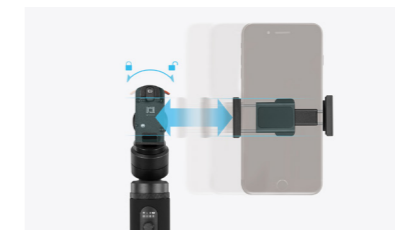

Quick Release Latch for Instant On and Off

We take care of every detail to make it compact and more importantly, easy to use. The innovative quick release latch design and handy phone clamp allow you to take on and off the smartphone in a split second. Maximum Payload: 260g.