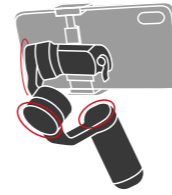

CONTROL MODE

PAN FOLLOWING MODE

The roll axis and tilt axis are locked. The camera pans as you turn the gimbal left and right.

FOLLOWING MODE

The roll axis is locked so the camera pans and tilts following the handle movements.

LOCKING MODE

All three axes are locked so the camera is fixed in one direction.

VORTEX MODE

Vortex Mode gives you the freedom to make 360° barrel shots in all dimensions.

FULL-RANGE POV MODE

Full-Range POV Mode allows 360° synchronous movement on all three axes, offering an immersive experience like never before.