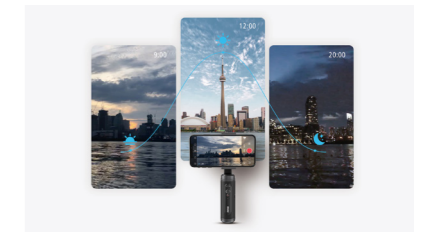

MOVIE MAGIC IN YOUR POCKET

FEATURES

Ultimate Small, Ultra Strong

Unlike any other gimbal in the market, you don't need to fold up SMOOTH-Q2 to make it small. Measuring only 204mm long, SMOOTH-Q2 is almost equivalent to a sunglass case that you can throw into your handbag. The aluminum-built miniaturized body is crafted for maximum solidity. Coated with soft silicone, the handle is comfortable in your hand.

Clip up and Go

The clip-up design realizes easy transition between standby mode and startup mode by folding and expanding the horizontal arm of the gimbal.

Capture Moments in Fast Lane

SMOOTH-Q2 supports direct control to native iOS and Android phone cameras for photo and video taking, providing a fast lane for you to capture the moments.

New Portrait Gesture

Tired of traditional portrait gesture? The new generation algorithm allows you to enter a new portrait mode in an effort-saving manner. Live stream now!

Tiny Gimbal Packs a Punch

Unleash your artistic side with SMOOTH-Q2. Explore the easy-to-use filmmaking functions in SMOOTH-Q2, such as timelapse, Vertigo shot, object tracking, and panorama, etc.