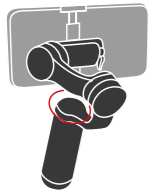

CONTROL MODE

PAN FOLLOWING MODE

The roll axis and tilt axis are locked. The camera pans as you turn the gimbal left and right.

FOLLOWING MODE

The roll axis is locked so the camera pans and tilts following the handle movements.

LOCKING MODE

All three axes are locked so the camera is fixed in one direction.

VORTEX MODE

Vortex Mode gives you the freedom to make 360° barrel shots in all dimensions.

FULL-RANGE POV MODE

Full-Range POV Mode allows 360° synchronous movement on all three axes, offering an immersive experience like never before.