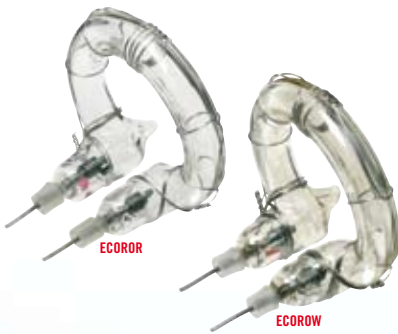

FLASH TUBES

The new COMPACT PLUS flash tubes by Multiblitz are hand-crafted according to state-of-the-art manufacturing methods in order to ensure excellent quality and a maximum life-cycle.

Of course, available in two versions: Coated and uncoated.