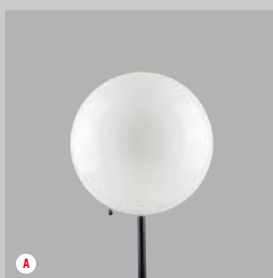

COMPACT PLUS LICHTFORMER

A PROGLOB-25 // B VATHRU // C PROBEAU // D COMFEX-40 // E COMWEW