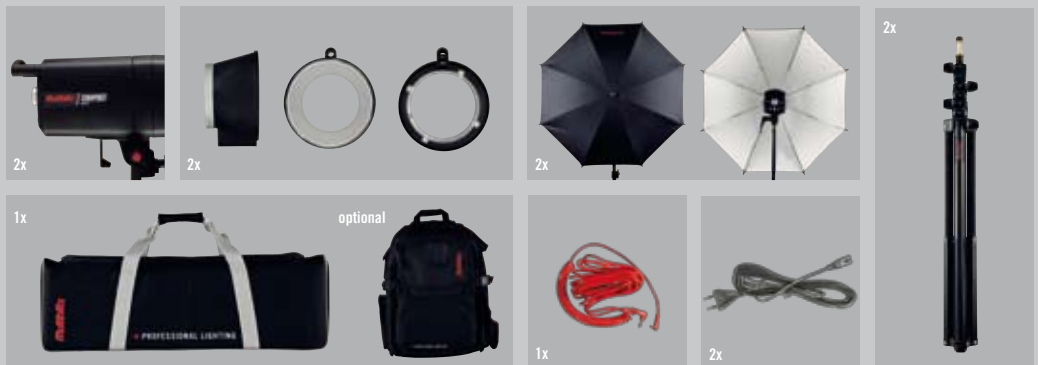

LOCATION

COMKIT/BAG -COMKIT/RUCK

Tried and trusted. For application on location.

- 2 COMPACT PLUS (COMSTU)
  (incl. flash-/halogen tube & protective cap)
- 2 Umbrella reflectors (COMSCH)
- 2 Reflective umbrellas (VARES)
- 2 Folding light stands (COMSTA-B)
- 1 Sync cable (MASYG)
- 1 Power cable (FILNET)
- 1 Soft case (COMBAG)
- **or optional:**
- 1 Rucksack (MURUCK)