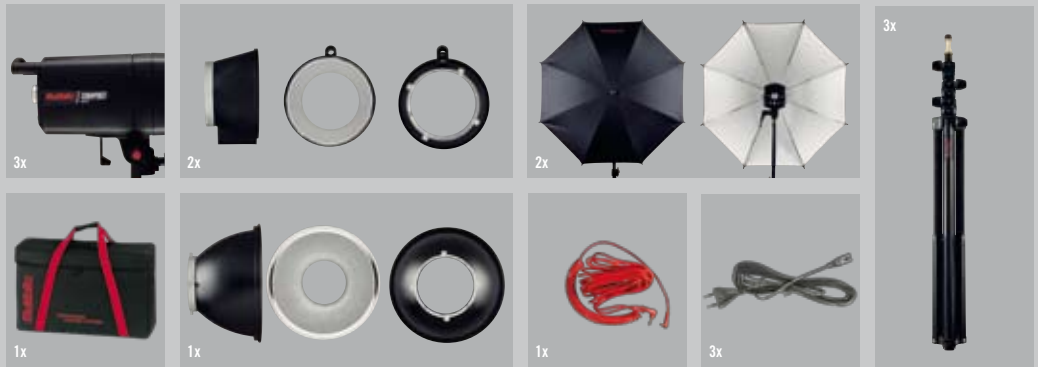

COMFORT

COMKOM

Comfortable. Triple performance for demanding tasks.

- 3 COMPACT PLUS (COMSTU)
  (incl. flash-/halogen tube & protective cap)
- 2 Umbrella reflectors (COMSCH)
- 2 Reflective umbrellas (VARES)
- 1 Standard reflector (FILNOS)
- 3 Folding light stands (COMSTA-B)
- 1 Sync cable (MASYG)
- 3 Power cable (FILNET)
- 1 Soft case (ECOBAG-3)